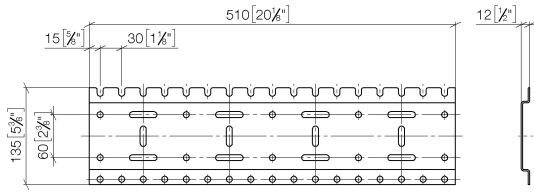

## xGRID Installation track 510 mm -

---

12 310 970 90

- width 510mm
- height 135 mm
- depth 12 mm
- retaining screws and plugs

More information about the xGRID installation track can be found in the planning appendix to the SYMETRICS brochure.

# xGRID Installation track 510 mm -

12 310 970 90

mm [inches]

xGRID Installation track 510 mm -

12 310 970 90

Spare parts list

No.	Item Number	Name	Quantity used	Delivery time
1	04 30 31 024 01 90	fixing set	4	2